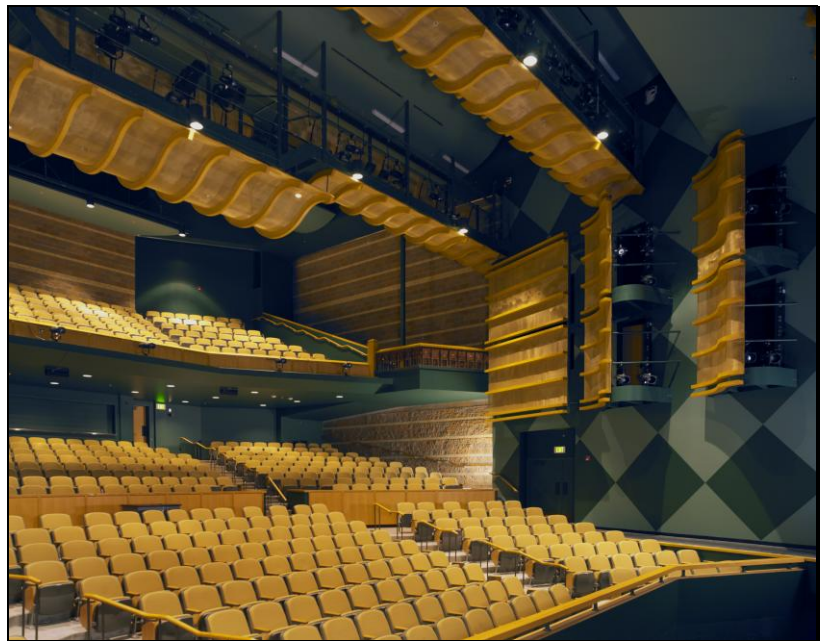

Museum of Glass

BENAROYA HALL, SEATTLE, WA

The 187,000 sq. ft. performing arts facility for the Seattle Symphony Orchestra features a 2,500-seat concert hall with world-class acoustics and a built-in pipe organ, an additional 540-seat recital hall, 5,000 sq. ft. of retail tenant space and underground-parking garage. *ACEC-WA Honor Award winner in 1999.*

Future of Flight Aviation Center and Boeing Tour

*Science Fiction Museum
and Hall of Fame*

ROOSEVELT HIGH SCHOOL THEATER/PERFORMING ARTS CENTER, SEATTLE, WA

Roosevelt's \$3.5 million theater transformation provides a new performing arts space with 750 seats and full orchestra pit, full fly space and adjustable acoustics. Old theater seat ends form the balcony rail in the new theater. The entire mechanical system was replaced in this 1,725-student high school with historical landmark status.

SCIENCE FICTION MUSEUM AND HALL OF FAME, SEATTLE, WA

A \$20 million conversion of space within the Experience Music Project to add performance space and 9,000 sq. ft. of exhibit area. The museum contains an extensive collection of sci-fi memorabilia while an interactive hall of fame profiles sci-fi authors.

Experience Music Project

STADIUM HIGH SCHOOL PERFORMING ARTS CENTER, TACOMA, WA

A 70,000 sq. ft. addition to the historic "castle" provides a 450-seat performing arts theater with a fly loft. The \$73 million modernization and restoration required replacement of all mechanical systems to conform to contemporary teaching methods and technology. A major challenge was fitting new HVAC systems into the castle, including air handlers that had to be brought into the building in sections and re-assembled in place.